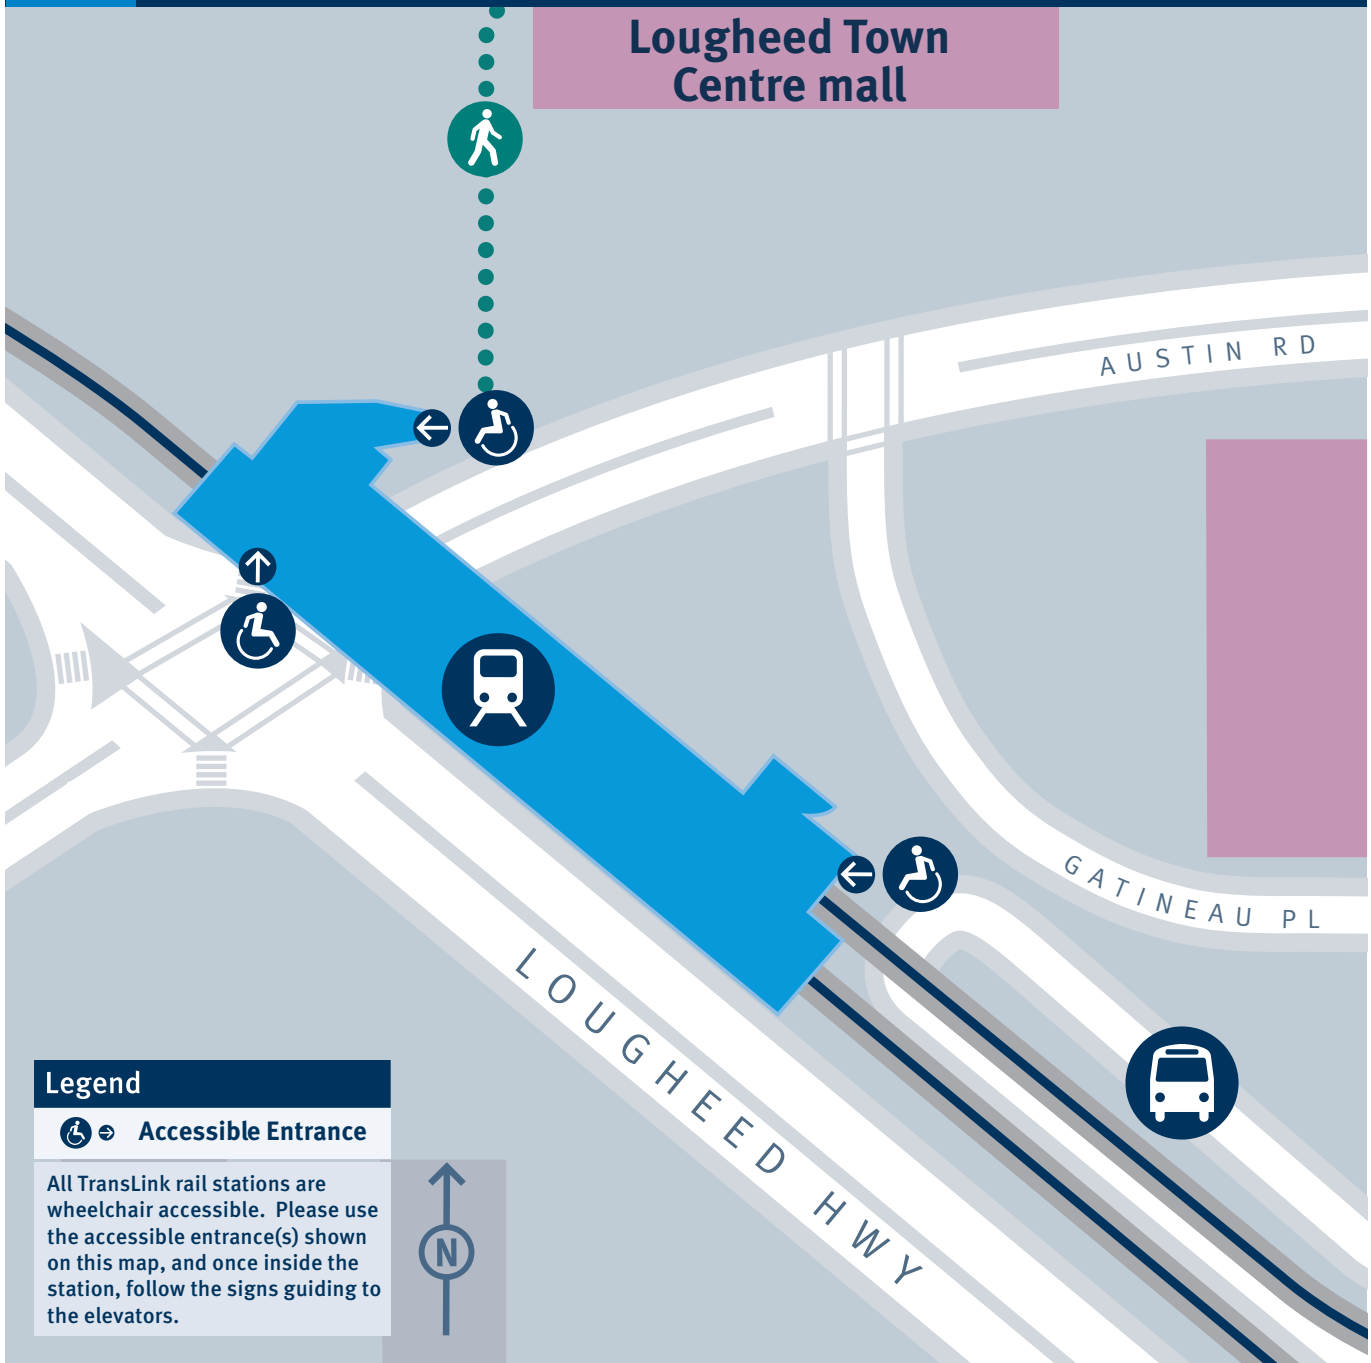

T

Lougheed Town Centre Station Entrance Locations

Lougheed Town Centre mall

Legend

 Accessible Entrance

All TransLink rail stations are wheelchair accessible. Please use the accessible entrance(s) shown on this map, and once inside the station, follow the signs guiding to the elevators.